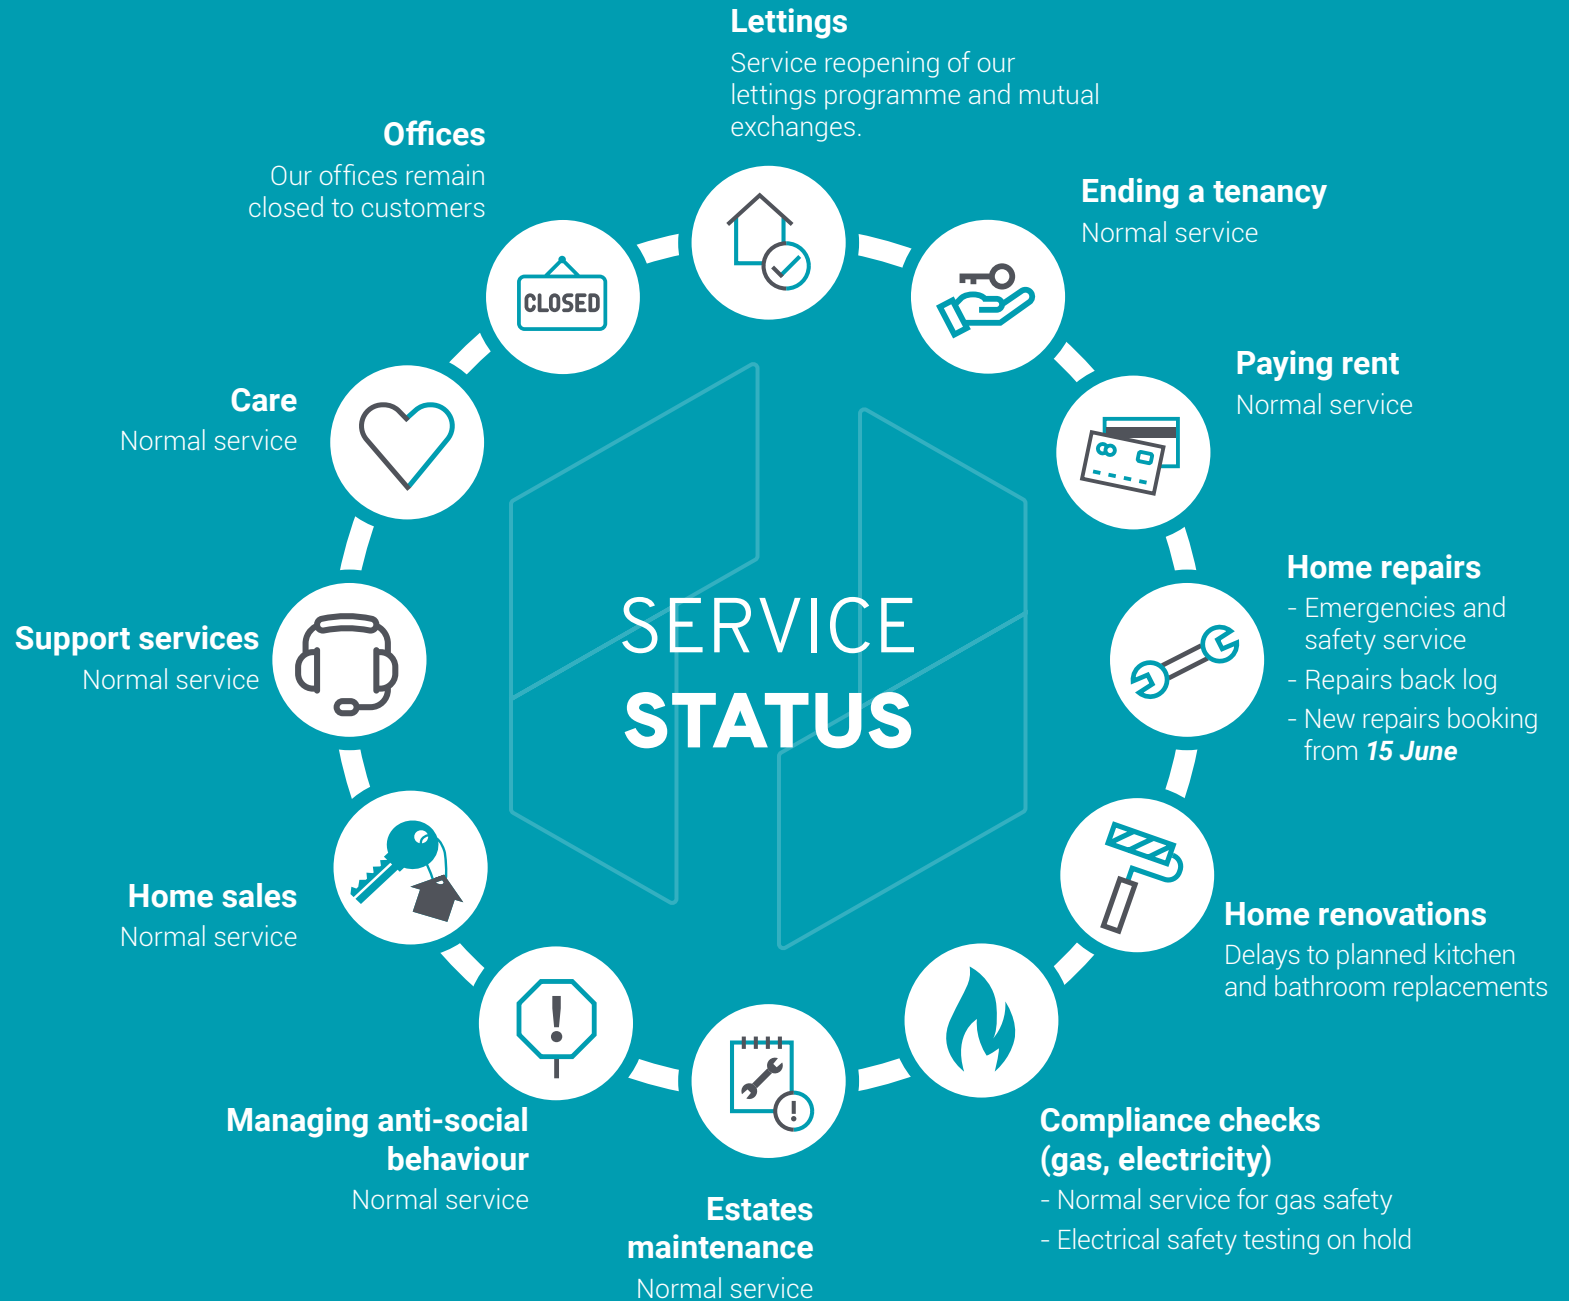

Please bear with us as we reopen some services and adjust to the new normal. For services where we need to attend a property, social distancing measures will apply.

We're open from 8am to 6pm Monday to Friday and you can contact us via the normal ways.